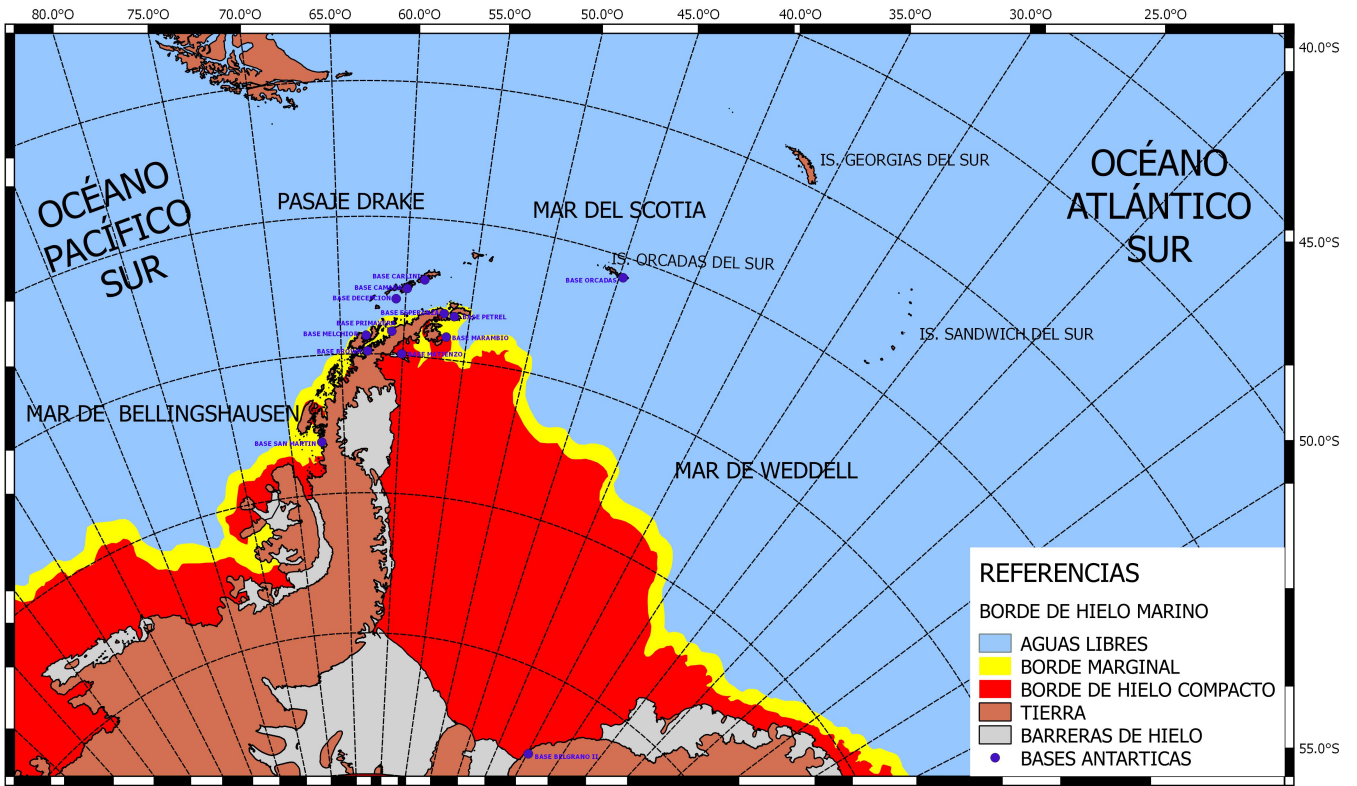

Download from
Dreamstime.com

This watermarked comp image is for previewing purposes only.

ID 35103813

© Yulia Gapeenko | Dreamstime.com

[Time Difference Between Cet Amp: Cst Free Download For Mac](#)

DEPARTAMENTO METEOROLOGÍA
CARTA DE BORDE DE HIELO MARINO
FECHA DE ANÁLISIS: 11/03/2021

[Time Difference Between Cst Amp: Cst Free Download For Mac](#)

Download from
Dreamstime.com

This watermarked comp image is for previewing purposes only.

ID 35103813

© Yulia Gapeenko | Dreamstime.com

"This zone includes major cities such as Mexico City with a population of 12 million people.. Perhaps the most notable city in this zone is New York City in the United States.. The military uses this time zone and designates it with an "S" which stands for "Sierra.

- [1. time difference between india and ukraine](#)
- [2. time difference between](#)
- [3. time difference between india and australia](#)

Also, tables are available for easy reference to various conversions as you see fit.. Both of these locations observe Daylight Saving Time, therefore there is a period of each year from March until November where the clocks are moved forward an hour.. The Eastern zone is one hour ahead of the Central zone Here's an example for you:If it's 5:00 P.. The following countries are within this time zone: Bahamas, Canada, Haiti, Jamaica, Cayman Islands, Mexico, Panama, Turks and Caicos Islands, and of course the United States.

The eastern portion of the United States uses it, along with EDT during the summer months which is subsequently written as UTC: -4:00.. When converting between these two zones, it's best to remember that these two time zones are adjacent to one another, meaning they are exactly an hour off from each other.. With a population of over 8 million people, this is one of the most well-known and important cities in the world.. This zone is five hours behind from Universal Coordinated Time It is written as UTC -5:00..